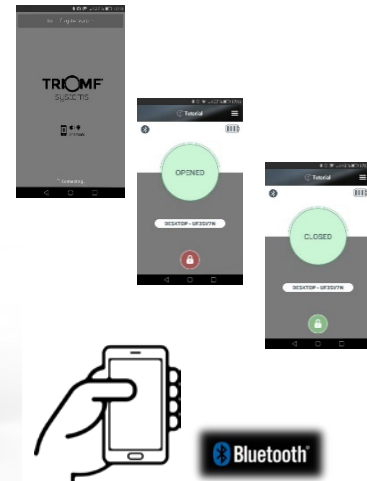

Product Specification Sheet

TS38 SMART Cast Iron Black

Dimensions	Outside S / M / L	Inside S / M / L
H (mm)	190	186
W (mm)	380	376
D (mm)	260 / 420 / 470	210 / 370 / 420
Capacity (l)	-	14,6 / 25,8 / 29,3

Technology

Operating System	Memory F-RAM last generation with Bluetooth 4.1
Opening & Closing	With mobile device Bluetooth connection
Emergency opening	6 Digits Master Code via Bluetooth
Audit System	Last 250 events via Bluetooth.
Emergency opening with master key	Lock and Key of maximum security (exclusvie and patented)-